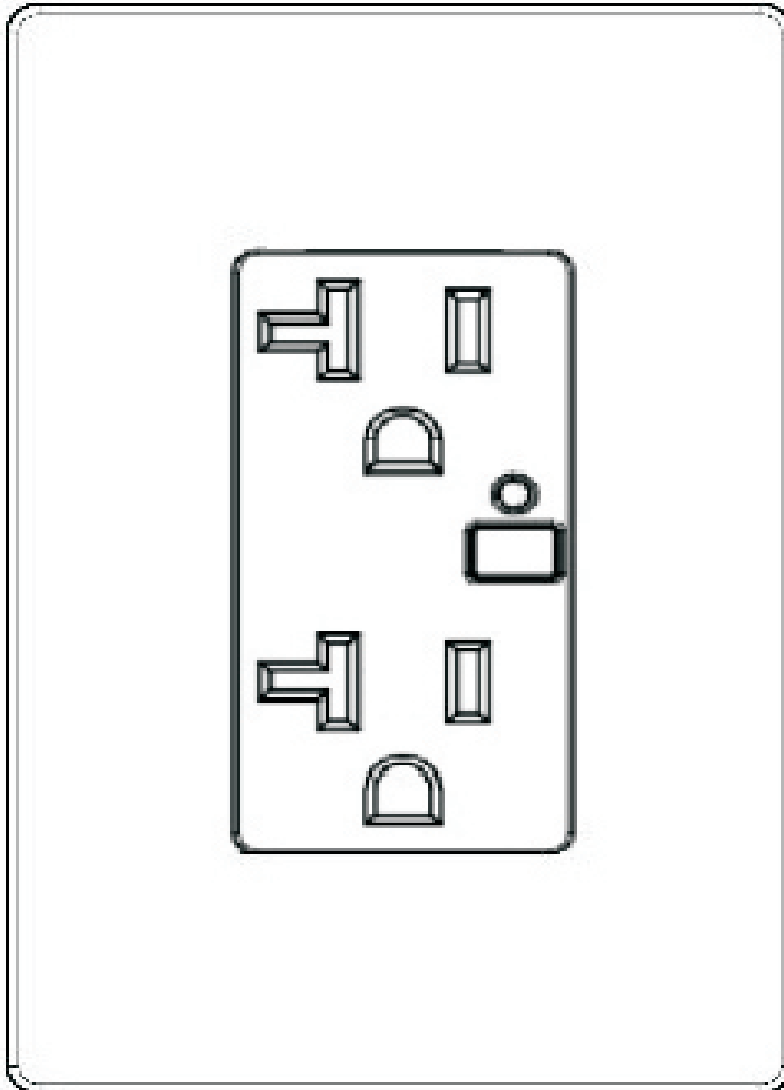

ZW20RM

Enerwave ZW20RM Z-WAVE Wireless In-wall Smart Meter TR Duplex Receptacle

Features

- Perfect replacement for regular receptacles, 120VAC, 20 Amp
- Wireless Z-Wave technology creates a mesh network for command and control interoperability with other Z-Wave compliant controller and devices
- Manual and Remote ON/OFF control of any connected lighting and other electrical load for Z-Wave controlled outlet
- Tamper-Resistant (TR) Receptacles keep you and your family safe
- Reduce energy consumption and enjoy Wireless Home Automation
- Enhance the value and technology of your condominiums and homes
- Measures energy usage of any connected appliance/device

Description

The ZW20RM TR Duplex Receptacle is a perfect wireless manual and remote on/off control replacement of regular receptacles, controlling table and floor lamps, small appliances, etc. This ZW20RM TR Duplex Receptacle provides two different type outlets. One outlet with Z-Wave mark has programmable functions such as scenes, association, schedule event, etc. It can be added to most Z-Wave compliant controllers, and a Blue LED on the face cover indicates the status of the controlled outlet and/ or act as a night light. The other outlet with Tamper-Resistant feature provides constant power, helps you and your families prevent electrical injuries. This ZW20RM TR Duplex Receptacle also meets the 2011 NEC code requirement.